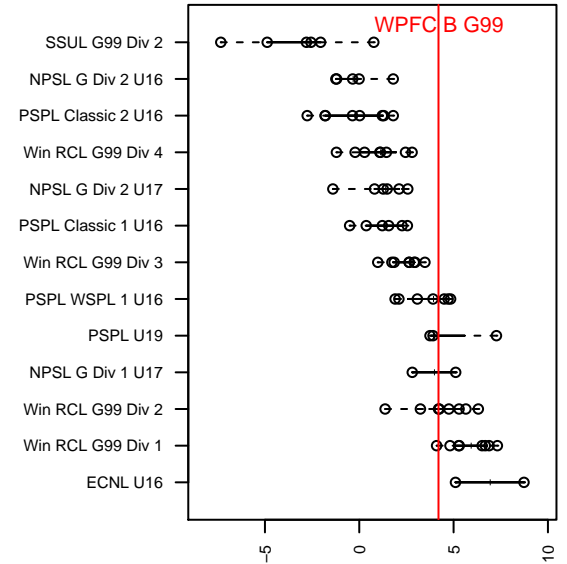

**attack and defense rating
relative to others at age
and all opponents in last 13 months**