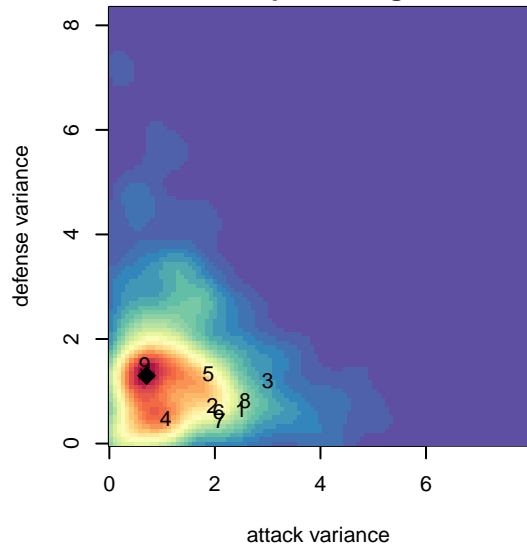

WPFC B G99

Washington Premier FC
 Tacoma, WA
 G99 total strength=1542
 attack=12.52 defense=13.69
 fall league = Win RCL G99 Div 2

alt names used:
 WASHINGTON PREMIER FC WPFC G99 BLA
 WPFC G99 Black
 WPFC G99 Black (B)
 WPFC G99 Black (B)
 WASHINGTON PREMIER FC WPFC G99 BLA
 WPFC G99Black
 WPFC G99 Black (B)

WPFC B G99
 Dots are actual minus expected GF (blue circles) and GA (red triangles).
 Blue line is smoothed change in attack strength. Red is smoothed change in defense strength.

**attack and defense variance (black dot)
relative to other teams
and top 10 in region**