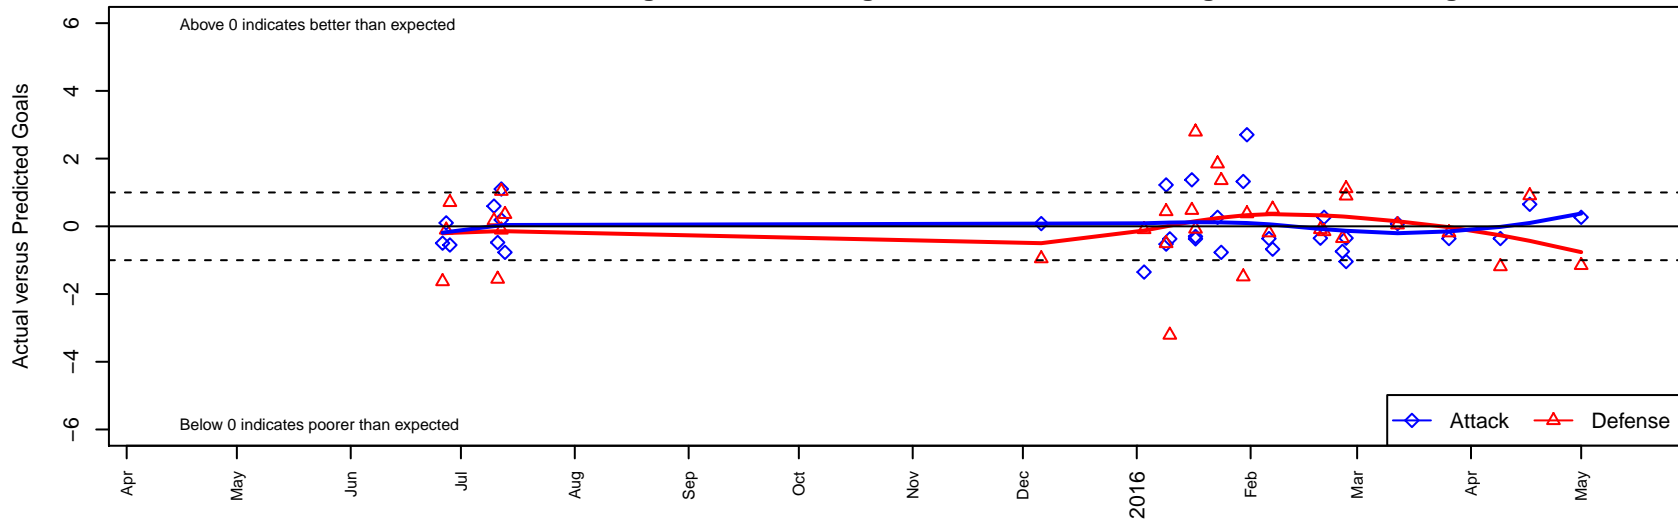

WPFC B G99

Washington Premier FC
 Tacoma, WA
 G99 total strength=1542
 attack=12.52 defense=13.69
 fall league = Win RCL G99 Div 2

alt names used:
 WASHINGTON PREMIER FC WPFC G99 BLA
 WPFC G99 Black
 WPFC G99 Black (B)
 WPFC G99 Black (B)
 WASHINGTON PREMIER FC WPFC G99 BLA
 WPFC G99Black
 WPFC G99 Black (B)

WPFC B G99
 Dots are actual minus expected GF (blue circles) and GA (red triangles).
 Blue line is smoothed change in attack strength. Red is smoothed change in defense strength.

**attack and defense variance (black dot)
relative to other teams
and top 10 in region**